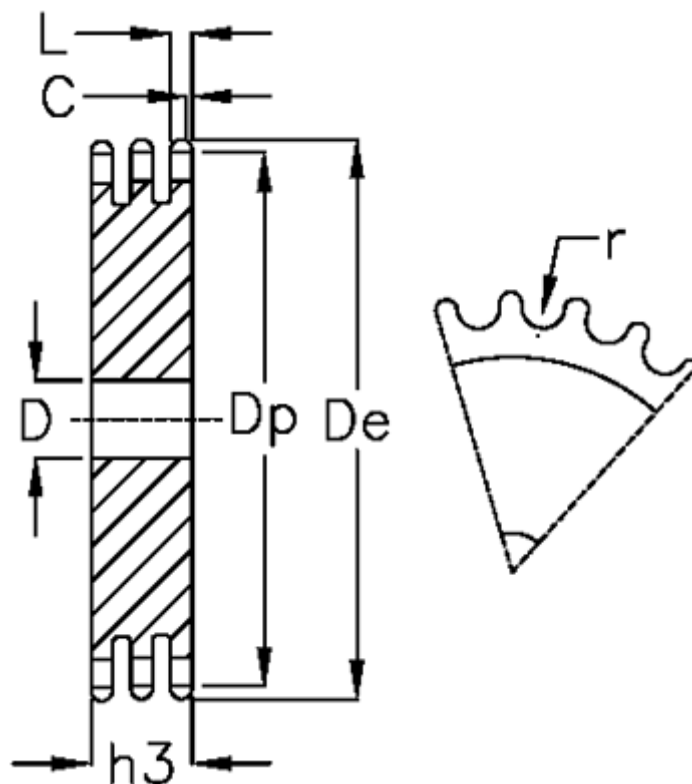

Article number: 616023005065

Description: Plate wheel 08 B-3 Z=65 triplex

Measures

C	= 1
D	= 25
De	= 269
Dp	= 262.86
For chain size	= 1/2 x 5/16
For chain type	= 08 B-3
h3	= 34.9
L	= 7

Number of teeth	= 65
r	= 8.51